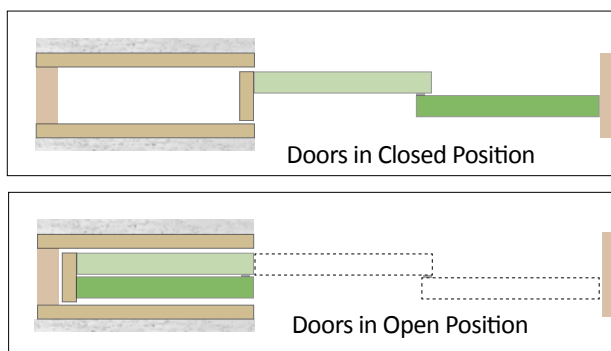

Ladenko TwinSlide Technical Information

The Ladenko TwinSlide cavity sliding door system (double overtaking doors) is absolutely ideal for space saving applications where you have a limited wall cavity space but you need to maximise the walk through opening as much as possible.

Sometimes referred to as overtaking doors. The KD hardwood frame allows two doors to go into the same wall space giving the widest walk-through space for the shortest wall length.

Also available as double overtaking doors where you have two doors on the right side and two doors on the left side that's a total of four doors, this is called a double TwinSlide. Finish can be Architrave, Square Set or P50 Shadowline.