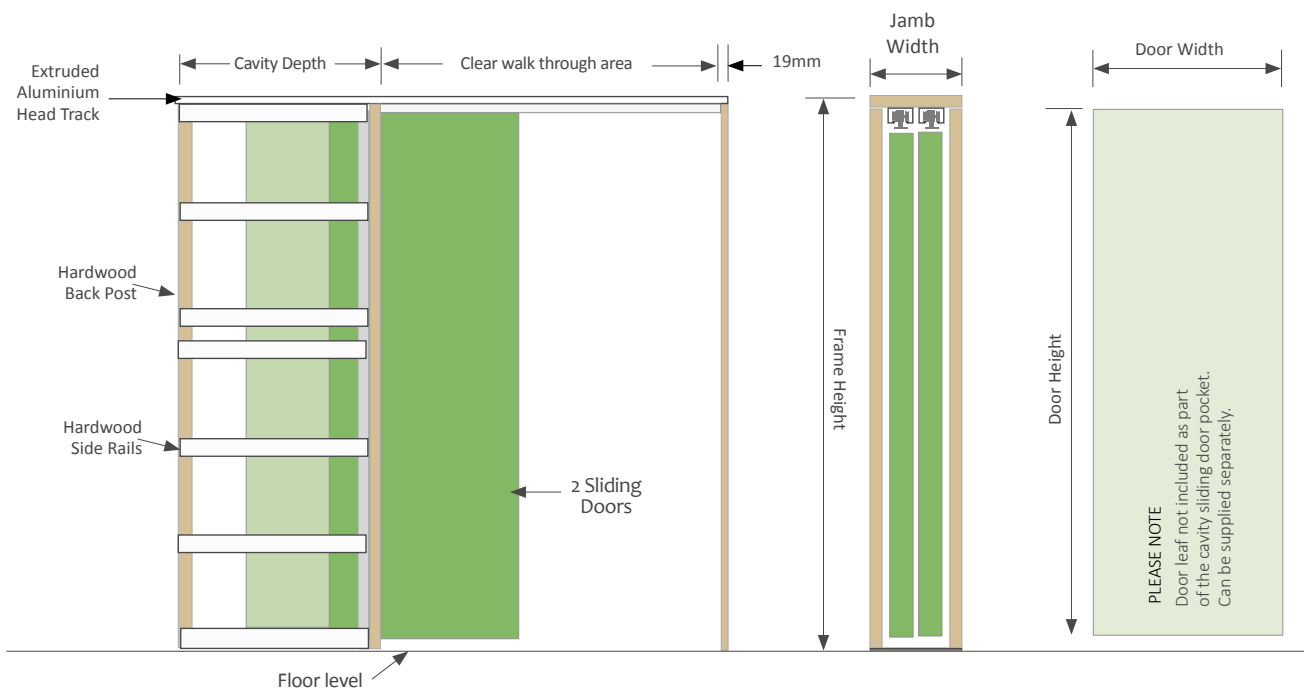

Ladenko TwinSlide Technical Information

The Ladenko TwinSlide cavity sliding door system (double overtaking doors) is absolutely ideal for space saving applications where you have a limited wall cavity space but you need to maximise the walk through opening as much as possible.

Sometimes referred to as overtaking doors. The KD hardwood frame allows two doors to go into the same wall space giving the widest walk-through space for the shortest wall length.

Also available as double overtaking doors where you have two doors on the right side and two doors on the left side that's a total of four doors, this is called a double TwinSlide. Finish can be Architrave, Square Set or P50 Shadowline.